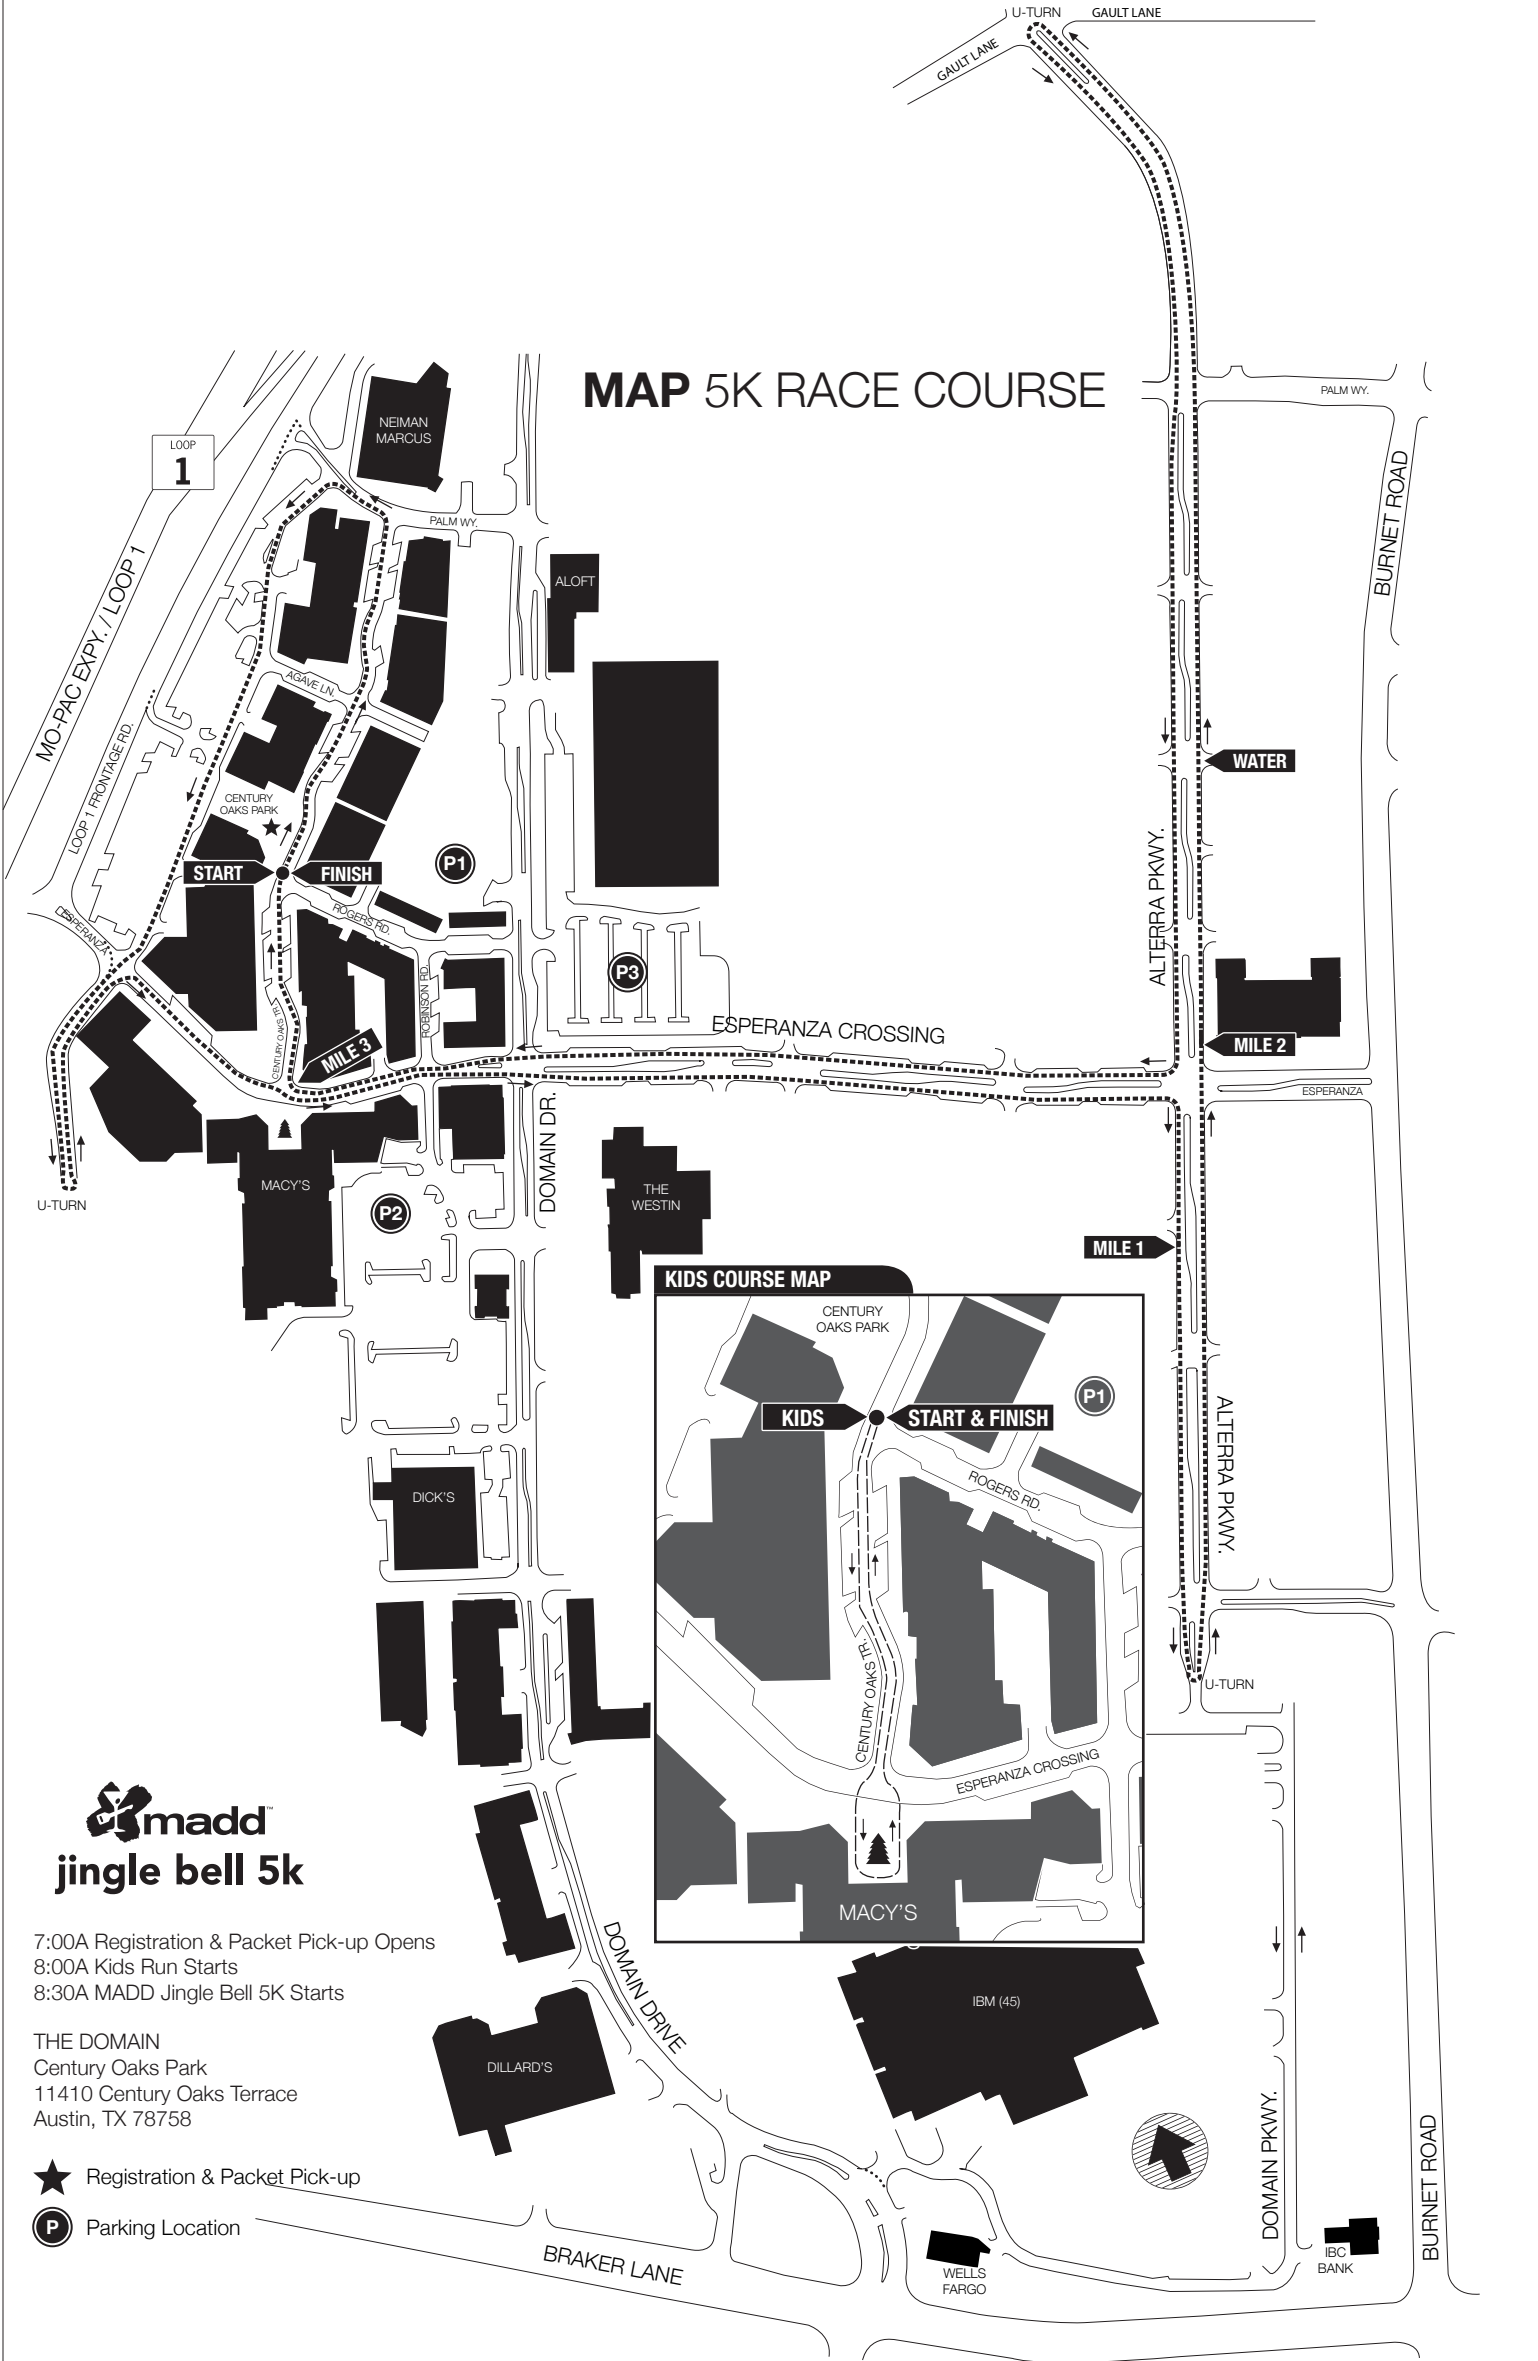

MAP 5K RACE COURSE

madd jingle bell 5k

7:00A Registration & Packet Pick-up Opens
 8:00A Kids Run Starts
 8:30A MADD Jingle Bell 5K Starts

THE DOMAIN
 Century Oaks Park
 11410 Century Oaks Terrace
 Austin, TX 78758

- ★ Registration & Packet Pick-up
- Ⓟ Parking Location